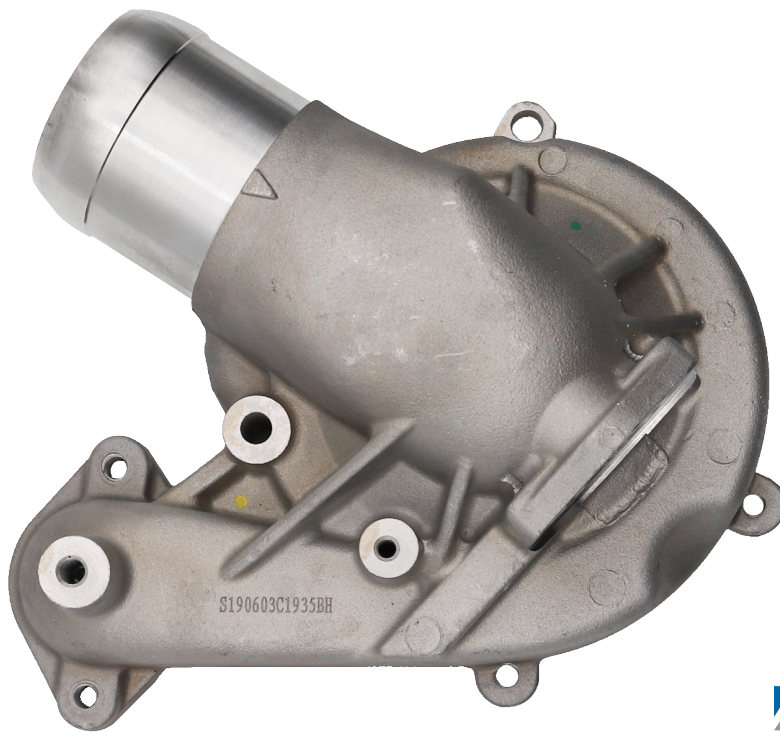

## SUBJECT: AP63508 Water Pump Housing

Alliant Power is pleased to announce the release of **AP63508** Water Pump Housing for the GM® Duramax® applications listed in the table below.

All new products are backed by Alliant Power's 24-month, unlimited mileage warranty, as well as Alliant Power's best in class technical support.

**EXCLUSIVEKIT**

AP part number	Year range	Application	Associated AP water pump
AP63508	2006-2016	6.6L LBZ, LMM, LML Duramax	AP63563