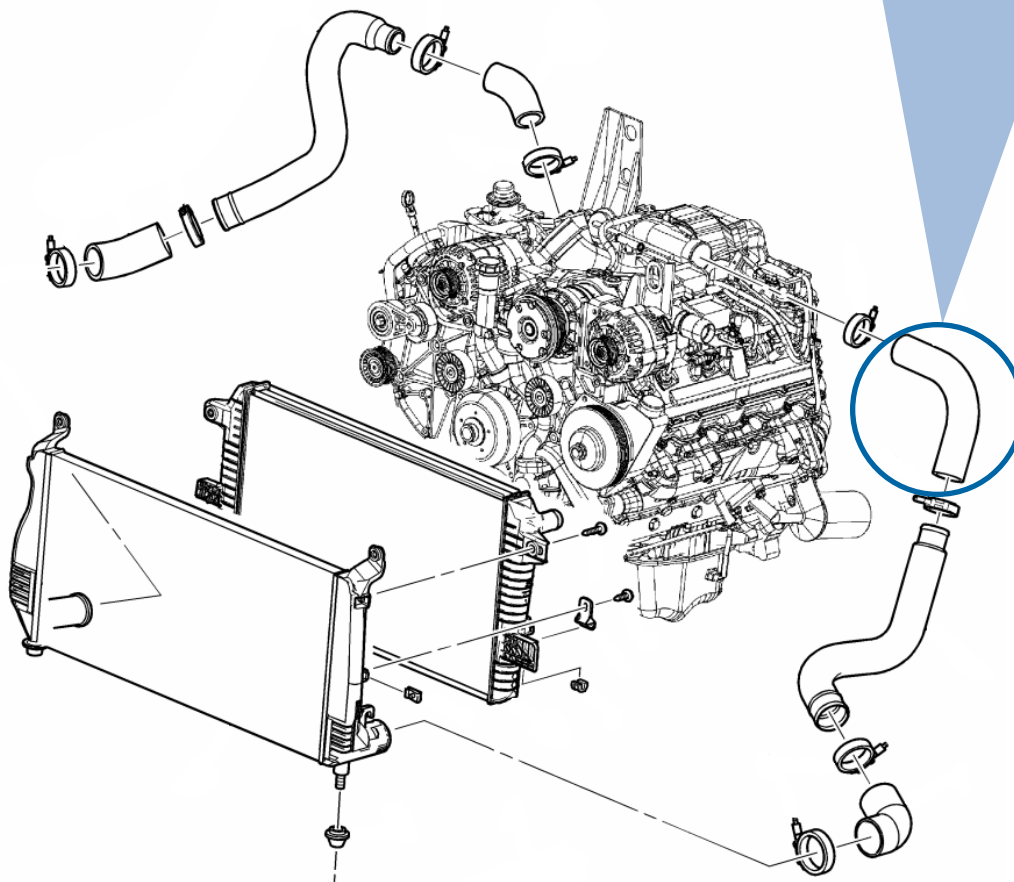

NPA 11/11

SUBJECT: AP63457 Duramax® LB7 Turbo Hose

October 14, 2011

Alliant Power is pleased to announce the release of **AP63457** 2001–2004½ Duramax LB7 Turbo Hose. This hose is located on the driver side turbo outlet, and is an exact replacement of the original GM #15019994 and 15019995.

Duramax
Hose
Location

AP PART NUMBER	YEAR RANGE	APPLICATION	OEM PART NUMBER
AP63457	2001–2004½	6.6 L LB7 Duramax	15019994 15019995

New Product Announcement